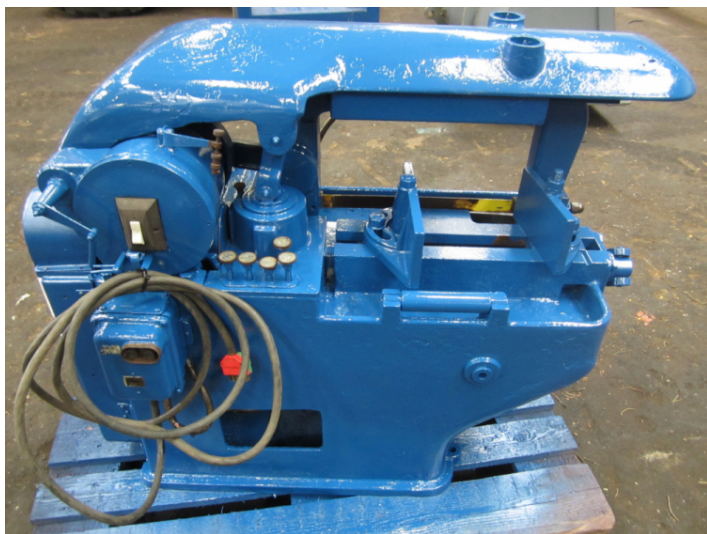

# Cold-metal saw Fioma

---

**PRODUCT NO.:** 19978

**Location:** 26D

**Condition:** Used

## Description

max  $\varnothing$ 200 mm