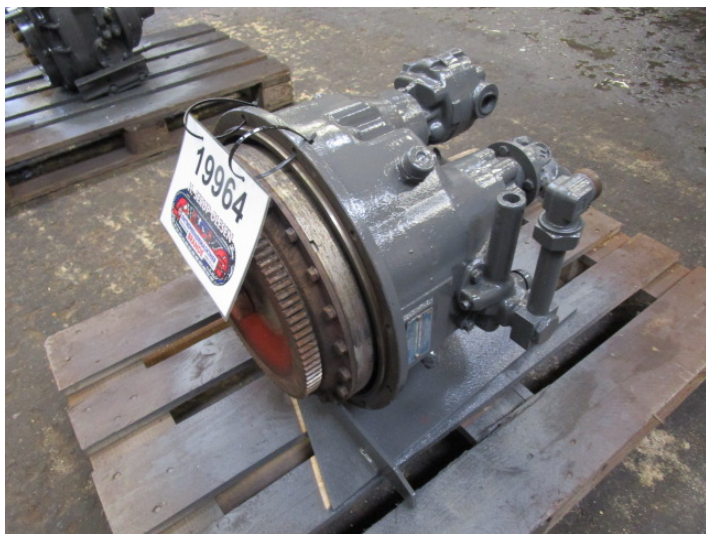

Convertor Clark ex. Poclain 2309

PRODUCT NO.: 19964

Serial no.: JBEA 836883

Location: 5B

Condition: Used

Brand: Clark

Description

Model C273T-133 - complete