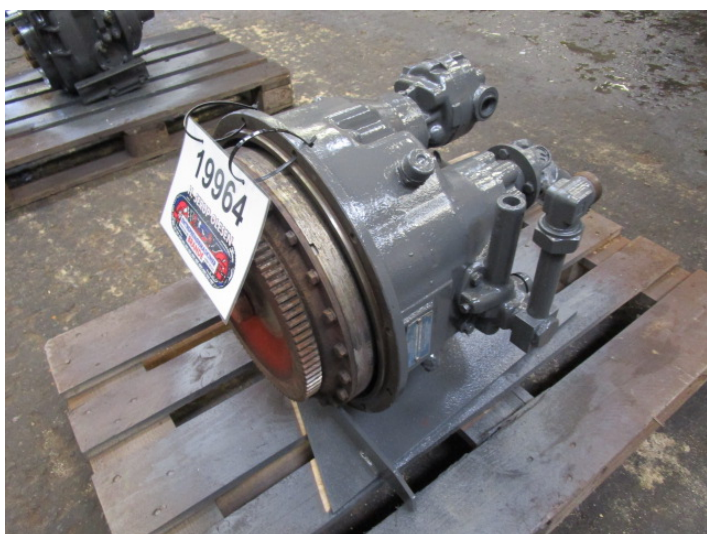

Convertor Clark ex. Poclain 2309

PRODUCT NO.: 19964

Serial no.: JBEA 836883

Location: 13A

Condition: Used

Brand: Clark

Description

Model C273T-133 - complete