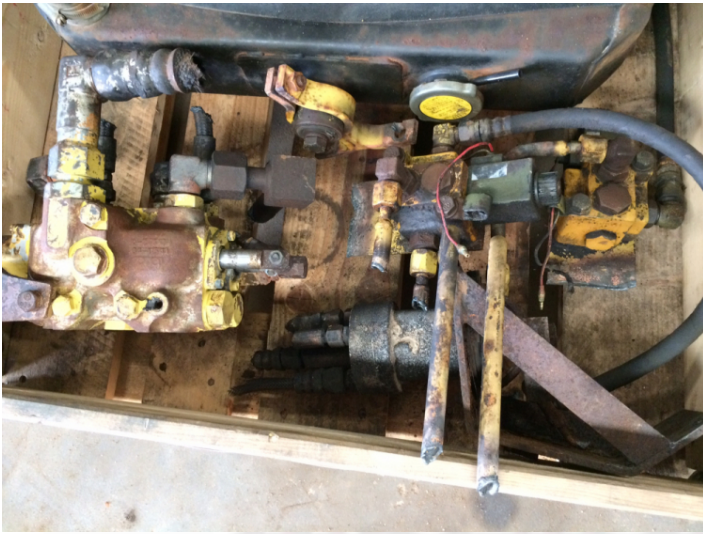

Main valve ex. Komatsu D37P-5

PRODUCT NO.: 19692-1

Location: 7B

Condition: Used

Brand: Komatsu

Description

serial no. 3166, year 1994

Gallery