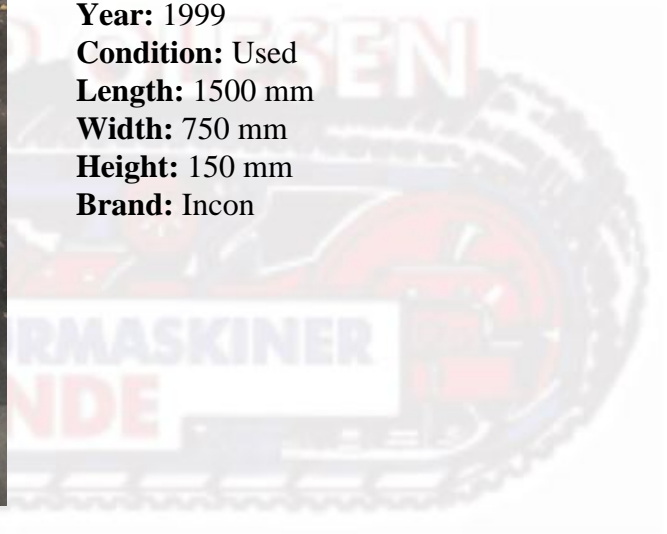

PRODUCT NO.: 19924

Serial no.: 99031890

Year: 1999

Condition: Used

Length: 1500 mm

Width: 750 mm

Height: 150 mm

Brand: Incon