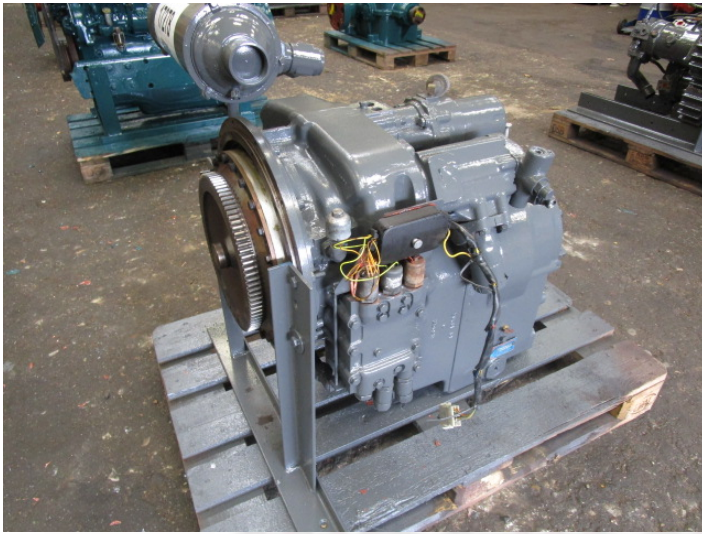

Transmission Clark Model 13.5HR28412-8 6-8

PRODUCT NO.: 17278

Serial no.: R BEA 119064

Location: 14A

Condition: Used

Length: 1200 mm

Width: 800 mm

Height: 1100 mm

Weight: 450 kg

Brand: Clark

Gallery