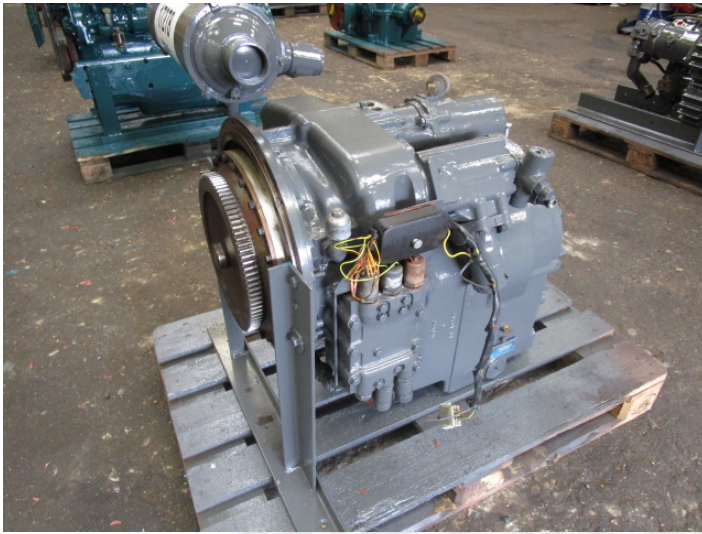

Transmission Clark Model 13.5HR28412-8 6-8

PRODUCT NO.: 17278

Serial no.: R BEA 119064

Location: 5B

Condition: Used

Length: 1200 mm

Width: 800 mm

Height: 1100 mm

Weight: 450 kg

Brand: Clark

Gallery