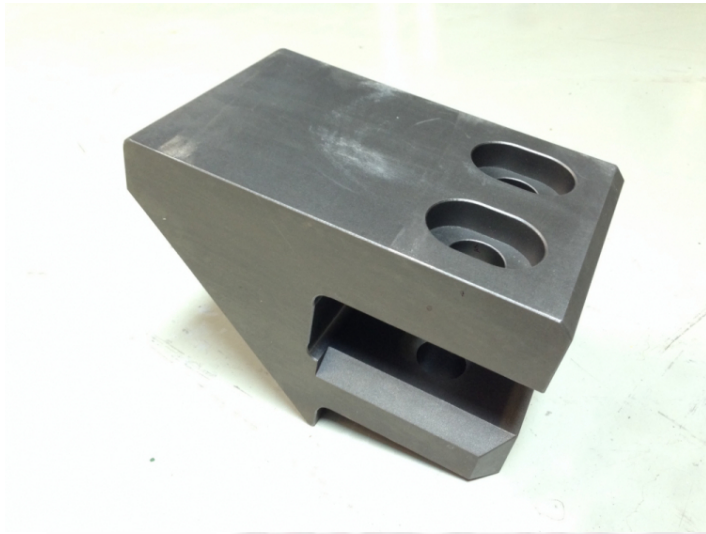

Daemo DMC210B Tooth

PRODUCT NO.: C21040060

Condition: New

Weight: 32 kg

Brand: Daemo

Gallery