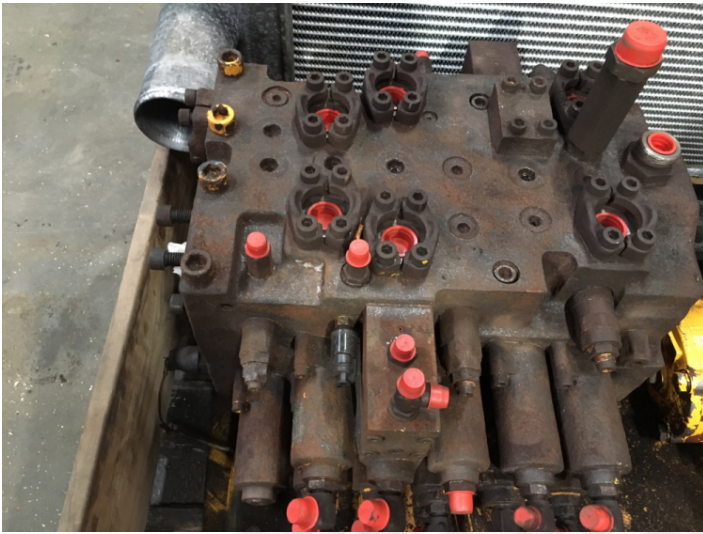

Main valve block ex. Hyundai R290LC-7A

PRODUCT NO.: 17296-1

Location: 13A

Condition: Used

Brand: Hyundai

Description

serialno. 50710276, year 2008

Gallery