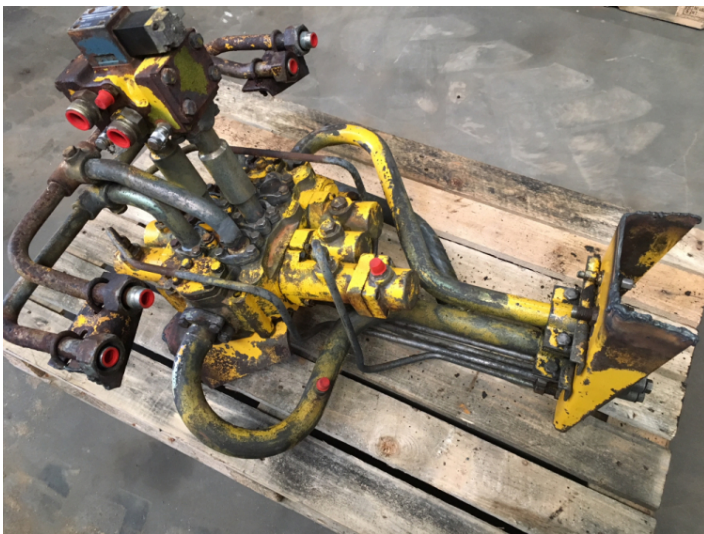

Different parts ex. Volvo 4500 sno. 1480, year 1980

PRODUCT NO.: 20063

Location: 14B

Condition: Used

Brand: Volvo

Gallery