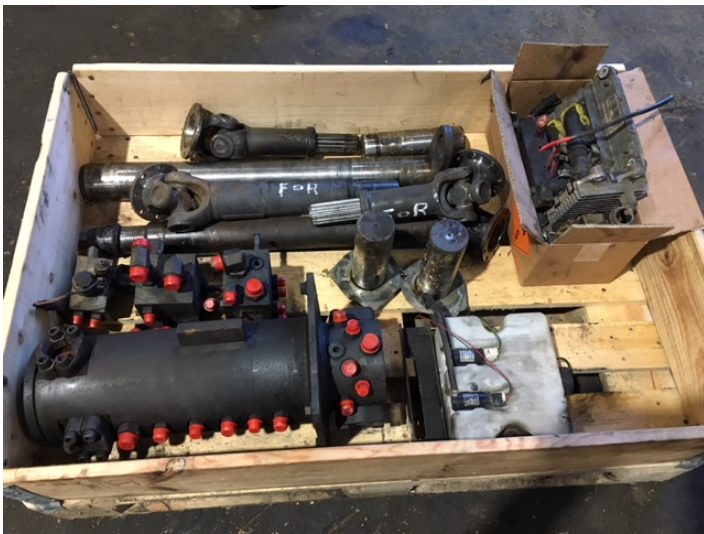

Different parts ex. Volvo EW160D

PRODUCT NO.: 20325

Location: 17A

Condition: Used

Brand: Volvo

Description

year 2014 - swivel, cardans, engine controllers

Gallery