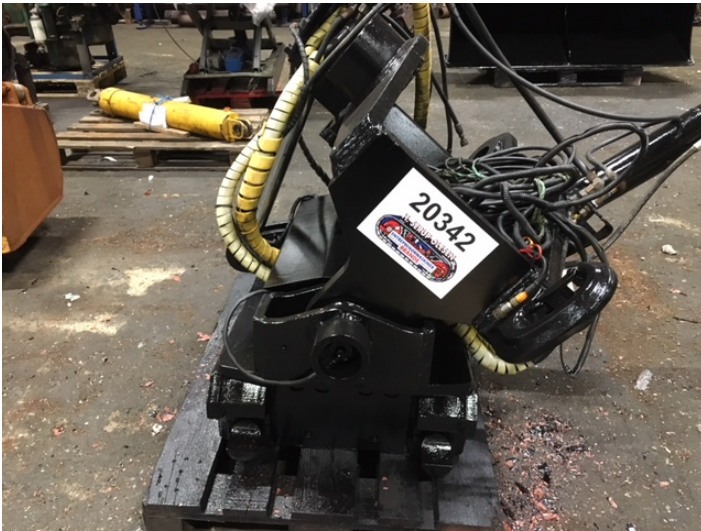

S80 Engcon tilt attachment ex. Volvo EC240CL

PRODUCT NO.: 20342

Location: 29D

Condition: Used

Weight: 820 kg

Brand: Engcon

Type: S30 – S100

Mechanical/hydraulic: Hydraulic

Description

serialno. 110015, year 2007 - with hydraulic S80 - pin: \varnothing 90 mm - cc: 510 mm - inner width: 380 mm - good condition

Gallery