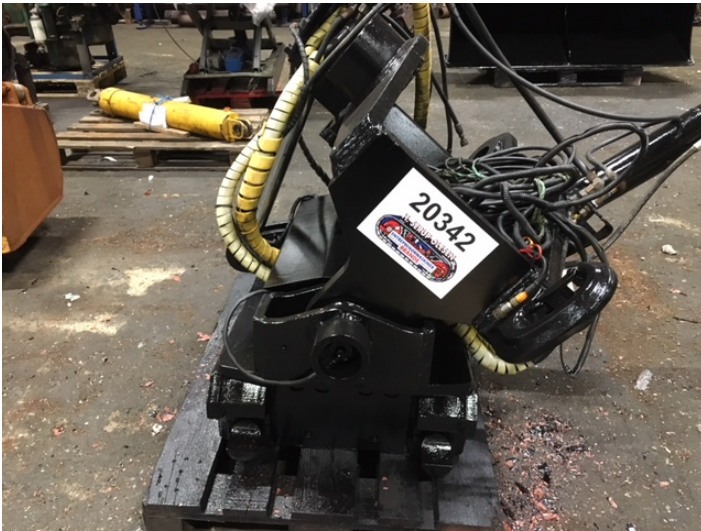

S80 Engcon tilt attachment ex. Volvo EC240CL

PRODUCT NO.: 20342

Condition: Used

Weight: 820 kg

Brand: Engcon

Type: S30 – S100

Mechanical/hydraulic: Hydraulic

Description

serialno. 110015, year 207 - with hydraulic S80 - pin: \varnothing 90 mm - cc: 510 mm - inner width: 380 mm - good condition

Gallery