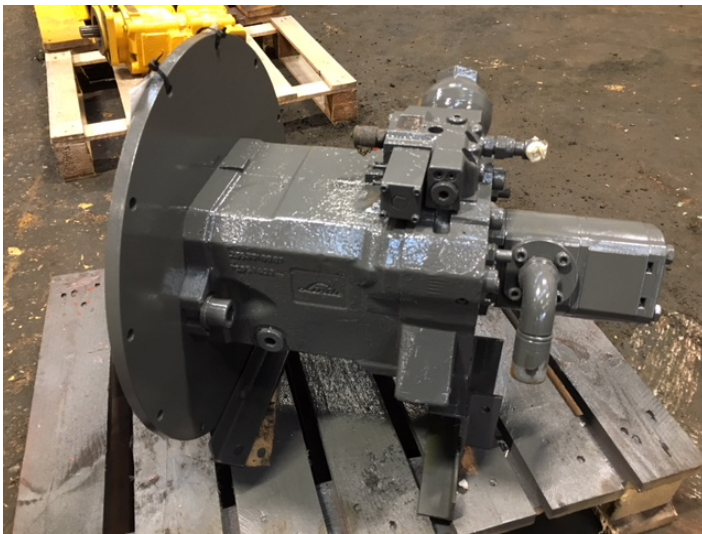

Hydr. pump fabr. Linde ex. Volvo EW160D

PRODUCT NO.: 20303

Location: 5B

Condition: Used

Brand: Linde

Description

year 2014

Gallery