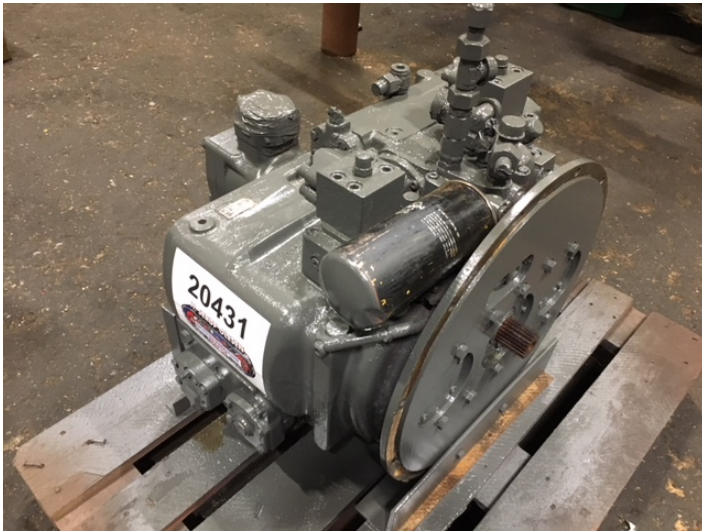

Hydr. pump fabr. Linde ex. Liebherr 731C Dozer

PRODUCT NO.: 20431

Location: 14A

Brand: Linde

Gallery