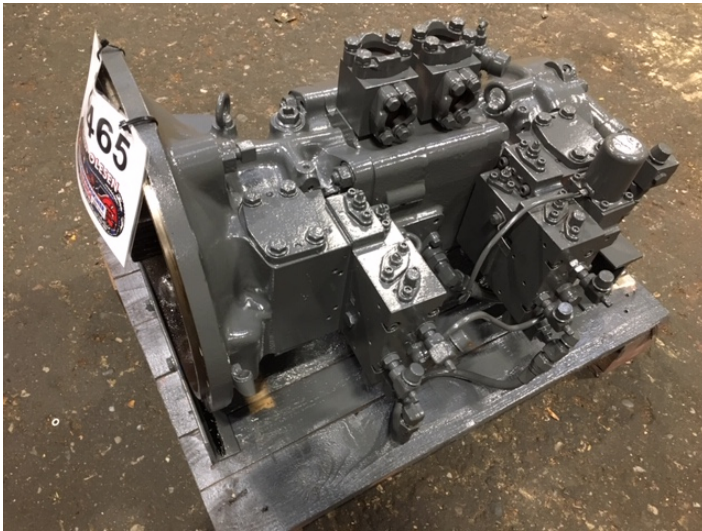

# Hydr. pump, complete ex. Komatsu PC240LC-5

---

**PRODUCT NO.:** 20465

**Location:** 14A

**Condition:** Used

**Weight:** 400 kg

**Brand:** Komatsu

## Description

s/no. K20824, year 1994 - Measurement for transport: 800x600x600 mm