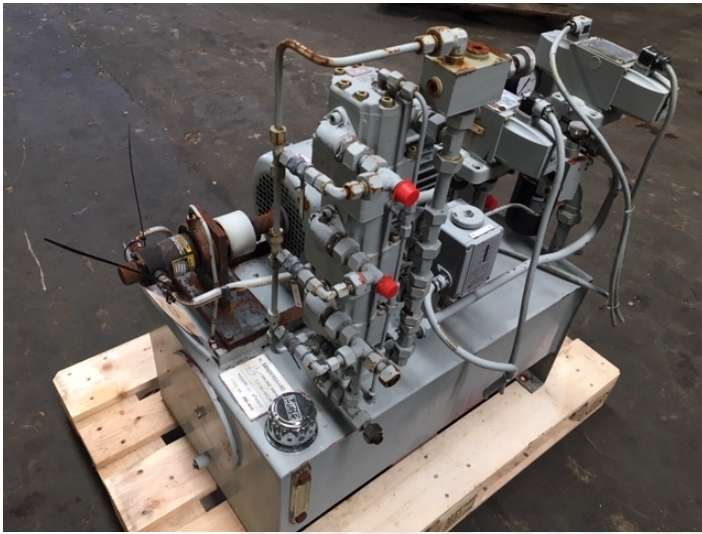

Powerpack

PRODUCT NO.: 20470

Location: 21D

Condition: Used

Electric or diesel: EL

Description

e-motor: VEB KMER 132 X6, 4 Hk/3 Kw, 950 rpm

Gallery