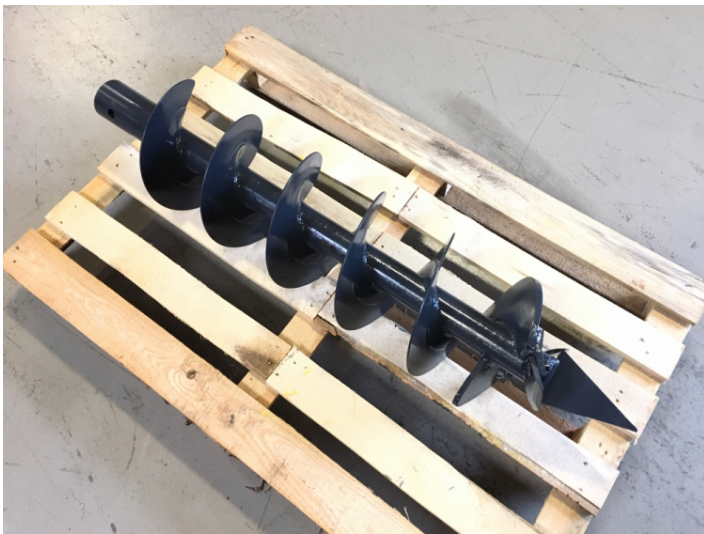

Ghedini auger, ø250 x 1000mm.

PRODUCT NO.: 12 SL04

Condition: New

Brand: Ghedini

Description

auger: ø250 x 1000 mm - inner: 50 mm - hexagon

Gallery