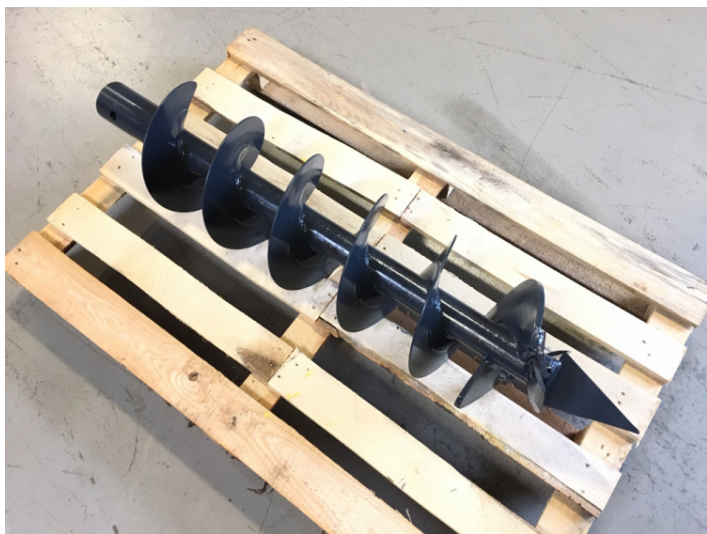

Ghedini auger, ø250 x 1000mm.

PRODUCT NO.: 12 SL04

Condition: New

Brand: Ghedini

Description

auger: ø250 x 1000 mm - inner: 50 mm - hexagon

Gallery