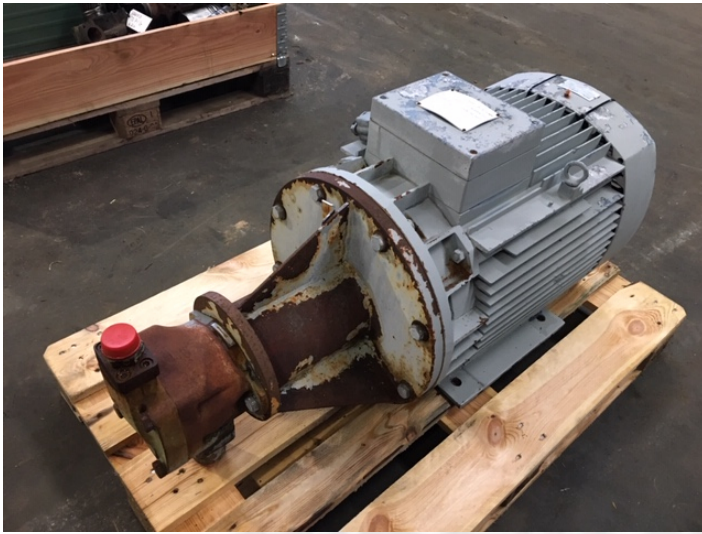

Powerpack

PRODUCT NO.: 20568

Location: 21D

Condition: Used

Electric or diesel: EL

Description

Asea Type M225 S 60-4, 37 kw/50 Hp/1470 rpm - Denison Model T2D 035, max bars 137/1800 rpm

Gallery