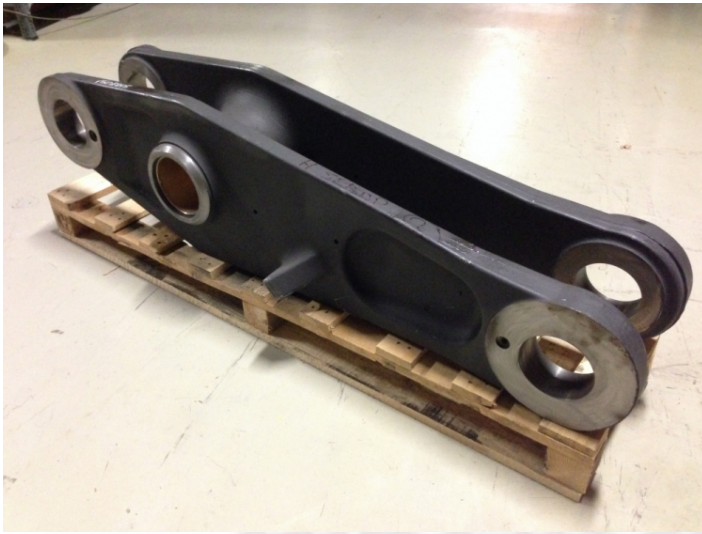

Link Arm, Volvo L150E / L150F

PRODUCT NO.: 15011245

Condition: New

Length: 1500 mm

Width: 400 mm

Height: 400 mm

Weight: 283 kg

Brand: Volvo

Description

Fits Volvo L180E Volvo, L150G Volvo, L180F Volvo, L180H Volvo, L180G Volvo, L150E Volvo, L150H Volvo, L150F Volvo.

Gallery