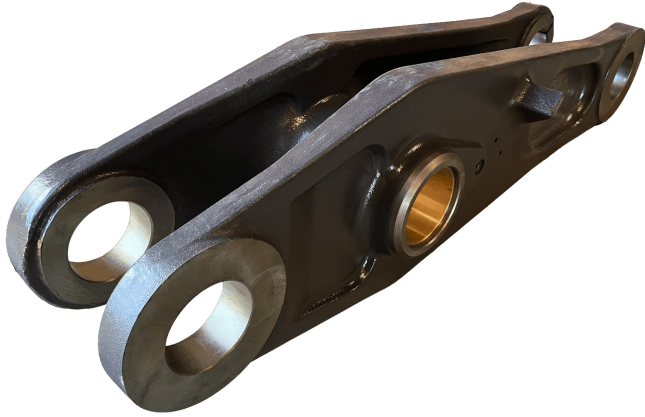

Link for Volvo Wheel Loader | Suitable for L150 & L180E/F/G/H

PRODUCT NO.: 15011245

Condition: New

Weight: 283 kg

Brand: Volvo

Machine: Wheel Loader

Description

Volvo OE Reference 16284961 Suitable for following Volvo Machines: **Volvo Wheel Loader** L150G Volvo, L150E Volvo, L150H Volvo, L150F Volvo, L180E Volvo, L180F Volvo, L180H Volvo, L180G Volvo.