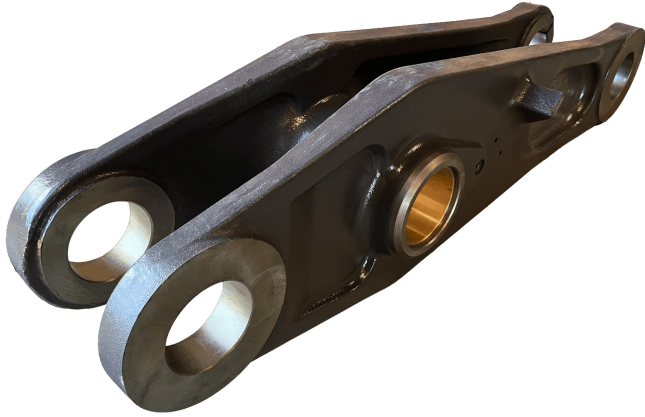

Link for Volvo Wheel Loader | Suitable for L120C/D/E/F/G/H

PRODUCT NO.: 15011079

Condition: New

Weight: 247 kg

Brand: Volvo

Machine: Wheel Loader

Description

Volvo OE Reference 11432039 & 15011079. Suitable for following Volvo Machines: **Volvo Wheel Loader** L120C Volvo, L120D Volvo, L120E Volvo, L120F Volvo, L120G Volvo, L120H Volvo.