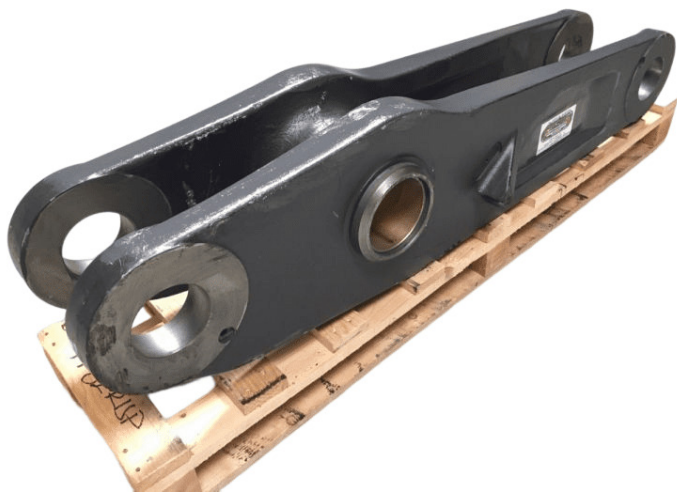

Link Arm, Volvo Wheel Loader

PRODUCT NO.: 15011079

Condition: New

Weight: 247 kg

Brand: Volvo

Description

Suitable for following Volvo Machines: **Volvo Wheel Loader**

L120C Volvo, L120D Volvo, L120E Volvo, L120F Volvo, L120G Volvo, L120H Volvo.