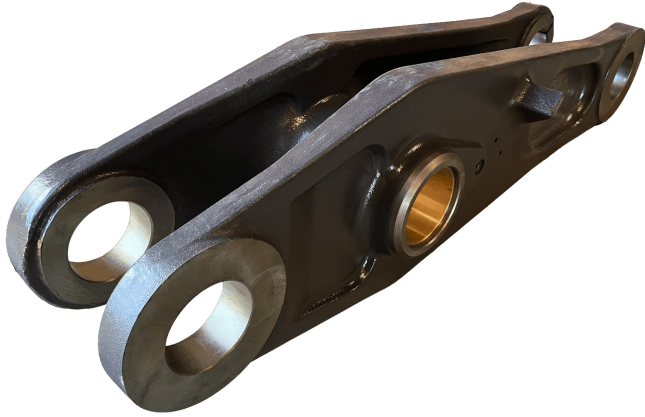

# Link for Volvo Wheel Loader | Suitable for L120C/D/E/F/G/H

---

**PRODUCT NO.:** 15011079

**Condition:** New

**Weight:** 247 kg

**Brand:** Volvo

**Machine:** Wheel Loader

## Description

Volvo OE Reference 11432039 & 15011079. Suitable for following Volvo Machines: **Volvo Wheel Loader** L120C Volvo, L120D Volvo, L120E Volvo, L120F Volvo, L120G Volvo, L120H Volvo.