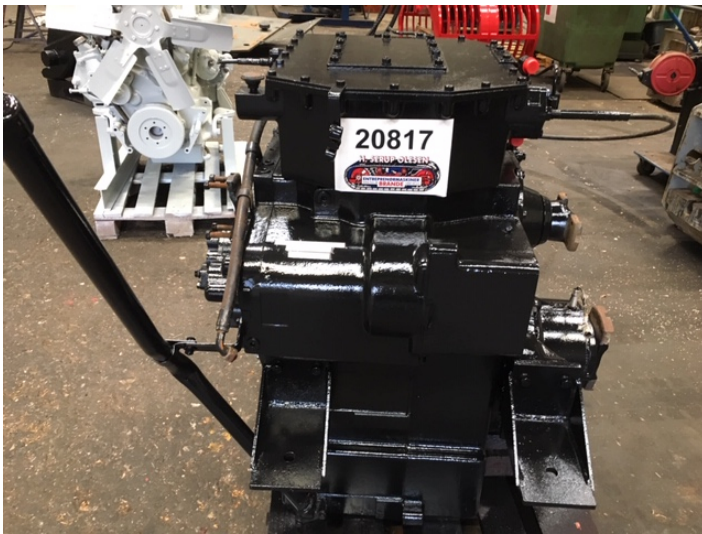

Gearbox ex. Cat Challenger 65C

PRODUCT NO.: 20817

Serial no.: 8078

Location: 11B

Condition: Used

Length: 1200 mm

Width: 1100 mm

Height: 1200 mm

Weight: 1000 kg

Brand: Cat

Description

s/no. 013 - part no. 107 1246

Gallery