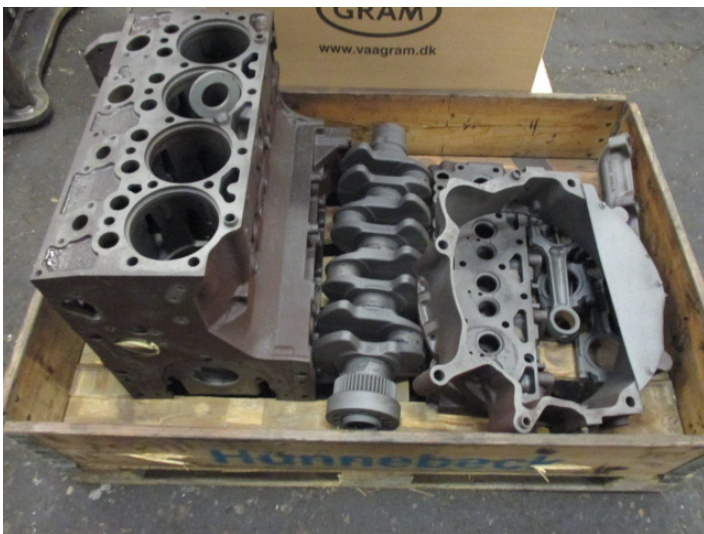

Volvo D5E EAE3 engine parts

PRODUCT NO.: 18616

Location: 7A

Condition: Used

Brand: Volvo

Description

92 kw/2000 rpm - ex. EW140, year 2010 - s/n VCEW140CL001210

Gallery