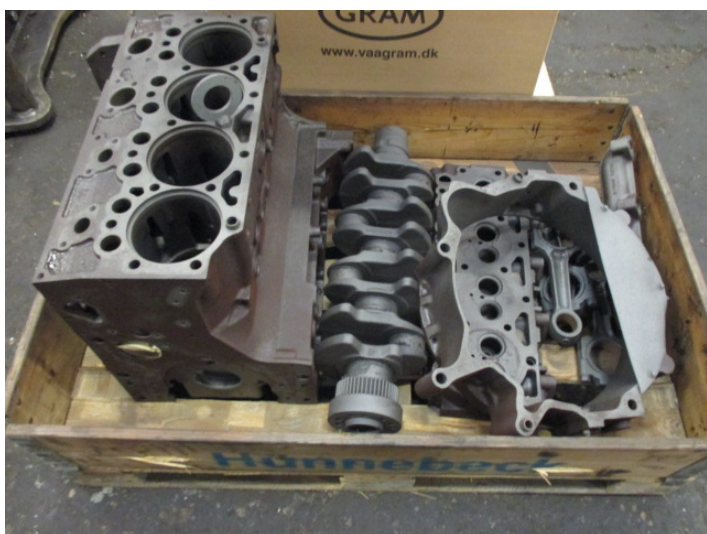

Volvo D5E EAE3 engine parts

PRODUCT NO.: 18616

Location: 7A

Condition: Used

Brand: Volvo

Description

92 kw/2000 rpm - ex. EW140, year 2010 - s/n VCEW140CL001210

Gallery