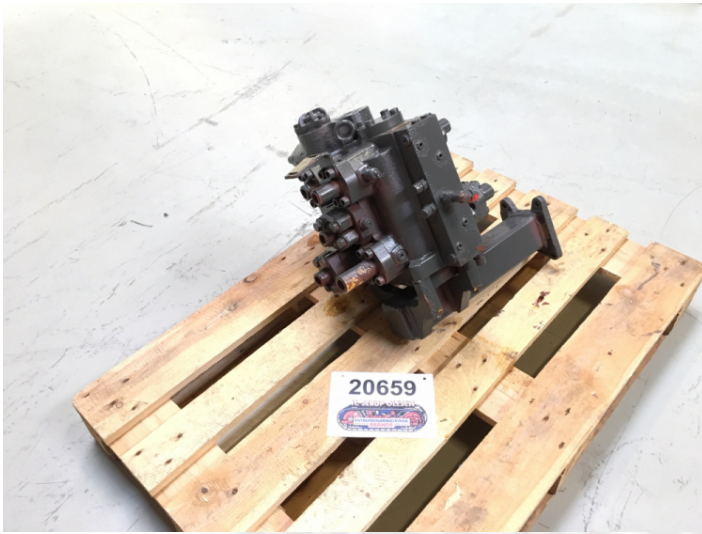

# Main control valve ex. Volvo L180E

---

**PRODUCT NO.:** 20659

**Location:** 16A

**Condition:** Used

**Brand:** Volvo

## Description

Volvo ref. no. 11411679 - suitable for Volvo L180E / L180F / L220F