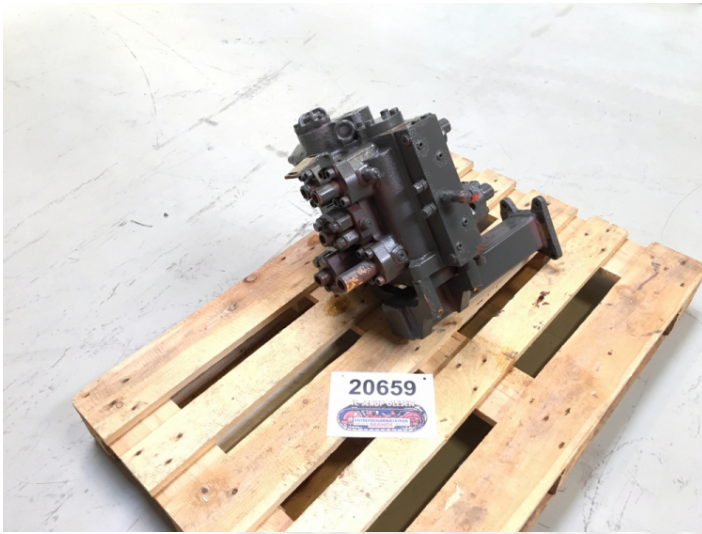

Main control valve ex. Volvo L180E

PRODUCT NO.: 20659

Location: 16A

Condition: Used

Brand: Volvo

Description

Volvo ref. no. 11411679 - suitable for Volvo L180E / L180F / L220F

Gallery