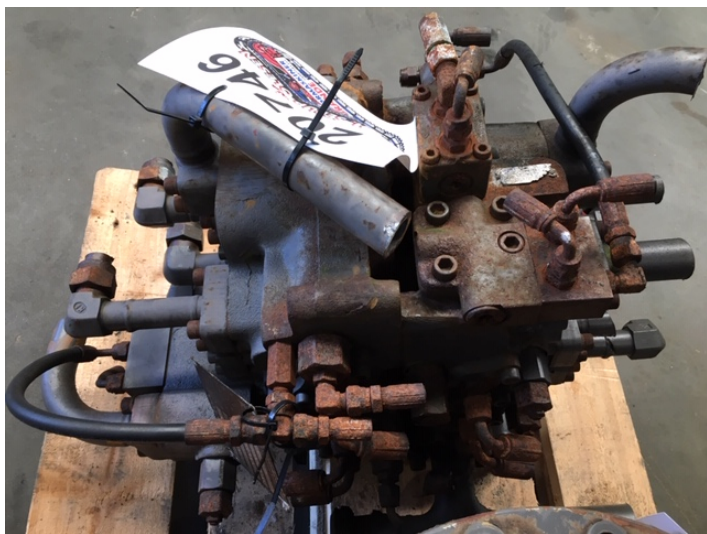

Valve block, complete ex. Volvo MX255LSM

PRODUCT NO.: 20746

Location: 14A

Condition: Used

Brand: Volvo

Description

s/no. MX255LSC03108, year 2000

Gallery