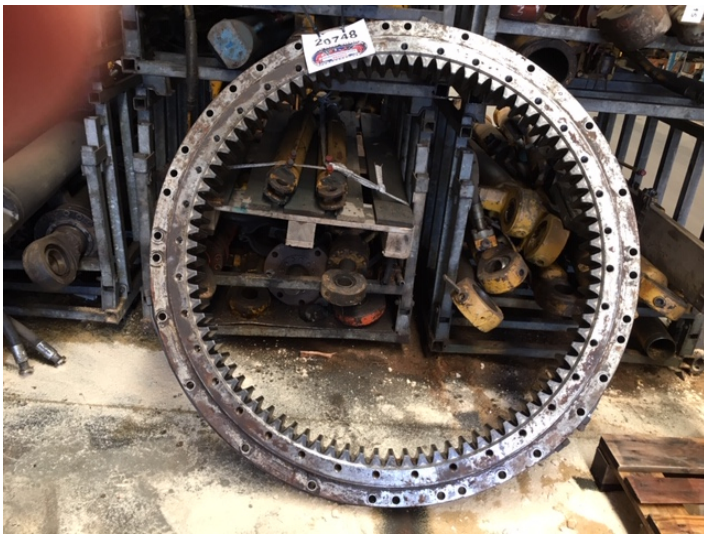

Swing bearing ex. Volvo MX255LSM

PRODUCT NO.: 20748

Condition: Used

Brand: Volvo

Description

good condition

Gallery