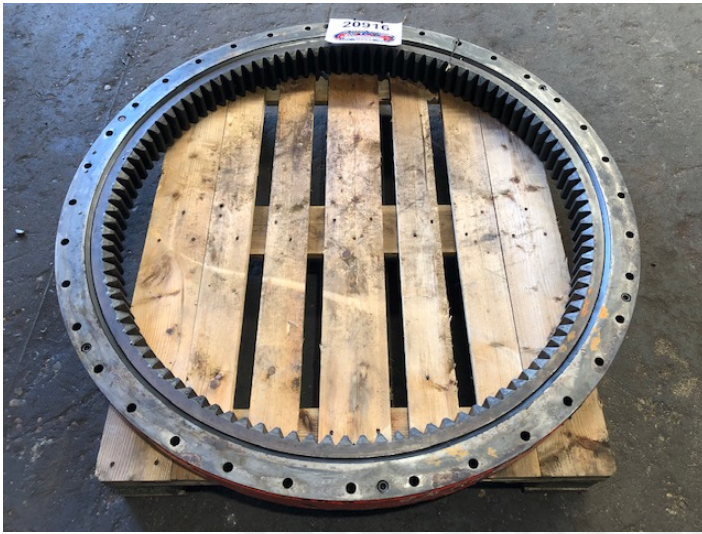

Slewing Ring ex. O & K RH6

PRODUCT NO.: 20916

Condition: Used

Length: 1305 mm

Width: 1305 mm

Height: 95 mm

Brand: O & K

Description

Slewing Ring ex. O & K RH6 - amount of Bolts 36 pcs. (\varnothing 18 mm – CC 110 mm) - good condition.

Gallery