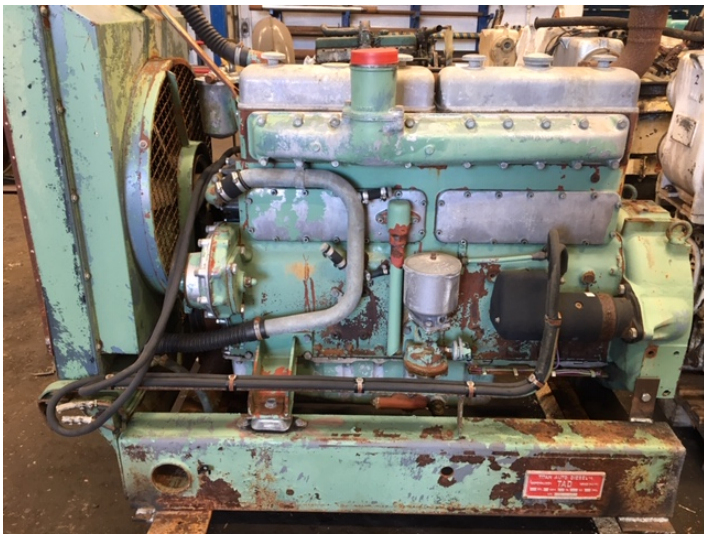

# Scania D11 R41 engine

**PRODUCT NO.:** 20999

**Condition:** Used

**Horsepower:** 180 hp

**Brand:** Scania

## Description

stucked - but complete