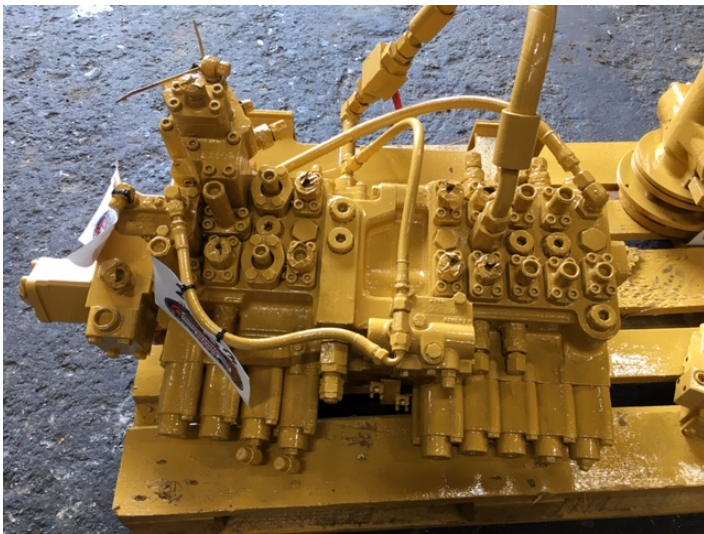

Valve block ex. Cat 320L

PRODUCT NO.: 21023

Location: 14A

Condition: Used

Brand: Cat

Description

sno. *3XK03343* - complete

Gallery