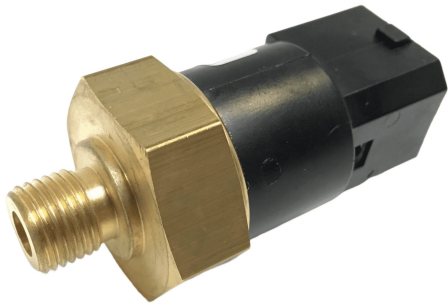

Pressure sensor T/M, Volvo Wheel Loader

PRODUCT NO.: 11039549

Condition: New

Brand: Volvo

Description

Suitable for following Volvo Machines: **Volvo Wheel Loader**

L180C HL Volvo BM, L90C Volvo BM, L180C Volvo BM, L180 Volvo BM, L180 HL Volvo BM, L120B Volvo BM, L120C Volvo BM, L180 CO Volvo BM, L90B Volvo BM, L90C OR Volvo BM, L160 Volvo BM, L150C Volvo BM, L180C CO Volvo BM, L70B Volvo BM, L150 Volvo BM, L70C Volvo BM, L160 CO Volvo BM, L150C LB Volvo, L70C Volvo, L180C CO Volvo, L90C OR Volvo, L330C Volvo, L120C Volvo, L70D Volvo, L330C Volvo BM, L330C LL Volvo, L330C LL Volvo BM, L90C Volvo, L150C Volvo, L70D OR Volvo, L180C HL Volvo, L180C Volvo.