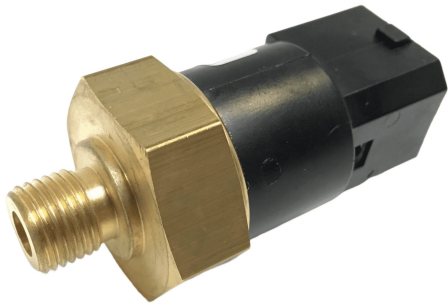

# Pressure sensor T/M, Volvo Wheel Loader

---

**PRODUCT NO.:** 11039549

**Condition:** New

**Brand:** Volvo

## Description

Suitable for following Volvo Machines: **Volvo Wheel Loader**

L180C HL Volvo BM, L90C Volvo BM, L180C Volvo BM, L180 Volvo BM, L180 HL Volvo BM, L120B Volvo BM, L120C Volvo BM, L180 CO Volvo BM, L90B Volvo BM, L90C OR Volvo BM, L160 Volvo BM, L150C Volvo BM, L180C CO Volvo BM, L70B Volvo BM, L150 Volvo BM, L70C Volvo BM, L160 CO Volvo BM, L150C LB Volvo, L70C Volvo, L180C CO Volvo, L90C OR Volvo, L330C Volvo, L120C Volvo, L70D Volvo, L330C Volvo BM, L330C LL Volvo, L330C LL Volvo BM, L90C Volvo, L150C Volvo, L70D OR Volvo, L180C HL Volvo, L180C Volvo.