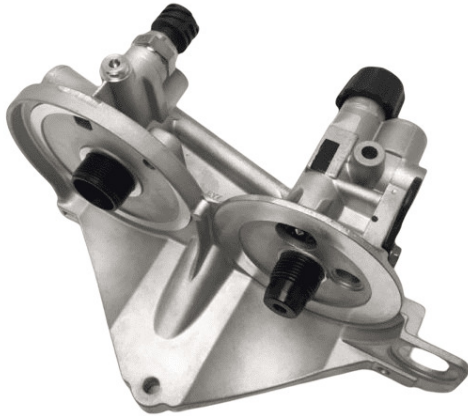

Filter housing, Volvo Wheel Loader

PRODUCT NO.: 21023287

Condition: New

Brand: Volvo

Description

Suitable for following Volvo Machines: **Volvo Wheel Loader** L180E Volvo, L150E Volvo, L180E HL Volvo, L350F Volvo, L180F Volvo, L220F Volvo, L150G Volvo, L180G Volvo, L220G Volvo, L180G HL Volvo, L250G Volvo, L180F HL Volvo, L150F Volvo, L220E Volvo.