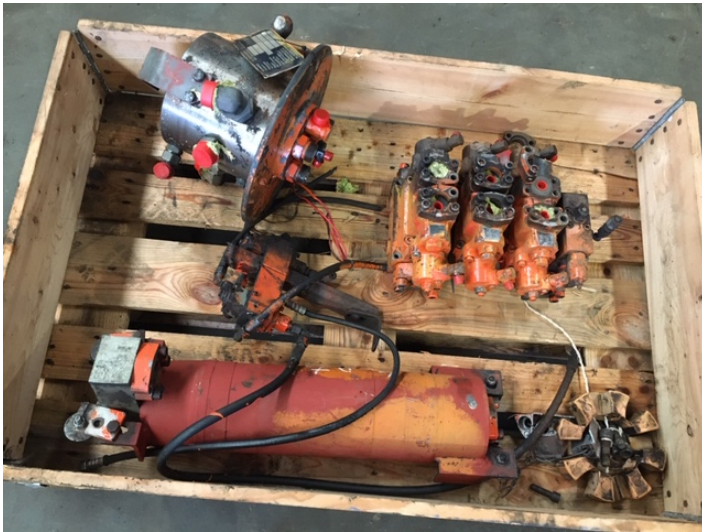

Spare parts ex. Atlas 1704CL

PRODUCT NO.: 21288

Location: 10A

Condition: Used

Brand: Atlas

Description

s/no. 174R4518, year 1986 - swivel - valveblock - relief cylinder

Gallery