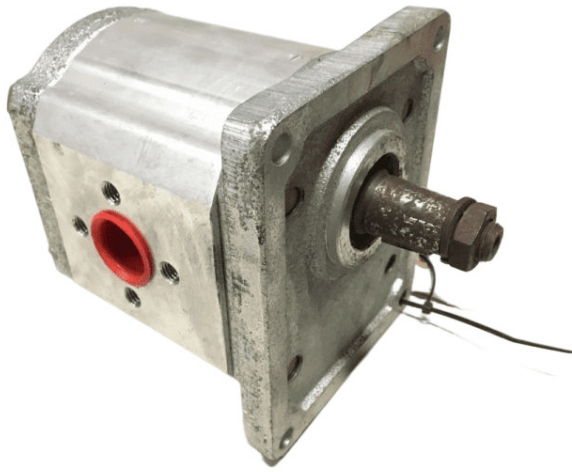

Gear Pump, Haldex

PRODUCT NO.: 21352

Location: P26A

Condition: New

Description

Haldex hydraulic gear pump, group 3. Conical axle.

Gallery