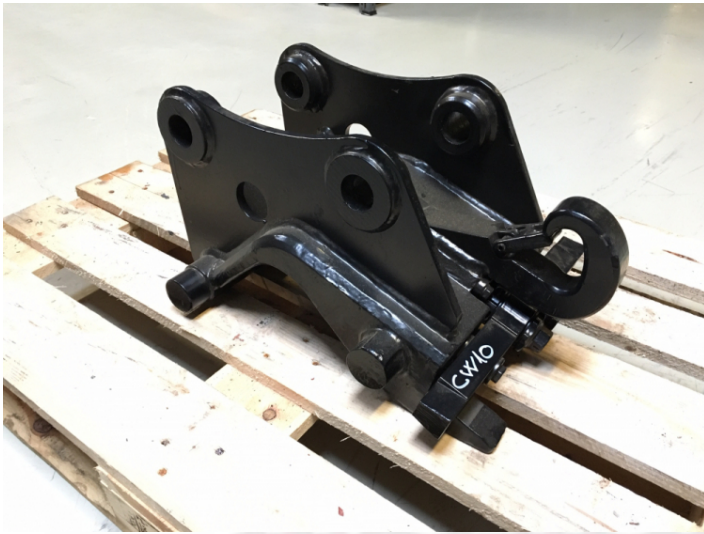

Verachtert CW10 mech. quick hitch ex. Demo

PRODUCT NO.: 21225

Location: K31B

Condition: Used

Brand: Verachtert

Type: Caterpillar/Verachtert

Mechanical/hydraulic: Mechanical

Description

pin: \varnothing 40mm - inner width: 155mm - cc: 260mm

Gallery