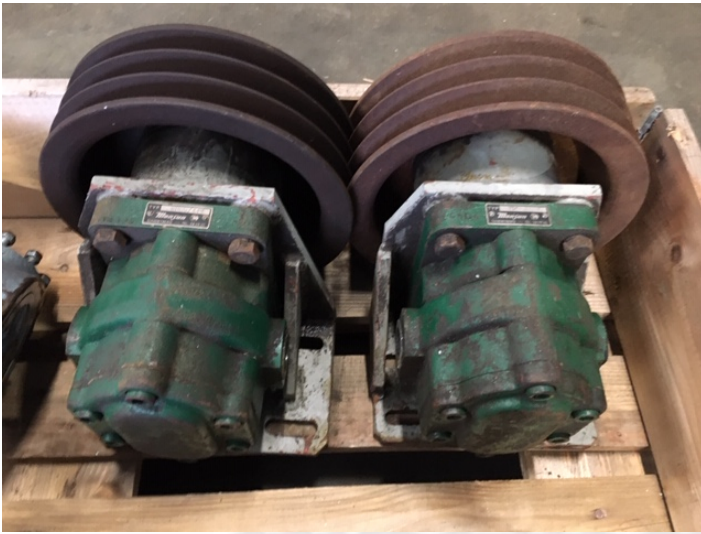

Monsum Type KP65/44V hydr. pumps - 2 pcs.

PRODUCT NO.: 21244

Location: 14D

Pump Type: Hydraulic

Electric or diesel: EL

Description

with pulley and consul - Price each

Gallery