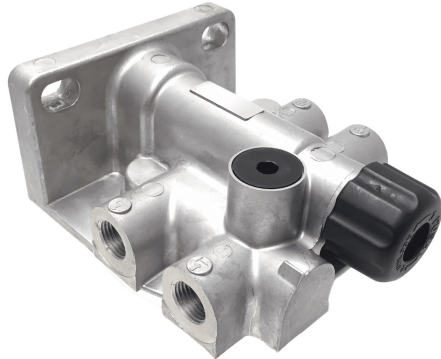

# Filter housing, Volvo Compactor, Wheel Loader & Excavator

---

**PRODUCT NO.: 11110708**

**Condition:** New

**Brand:** Volvo