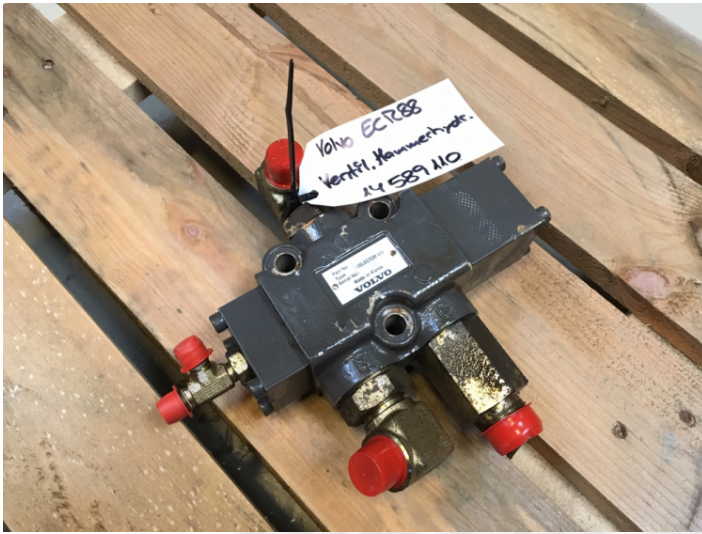

Different parts from Volvo ECR88

PRODUCT NO.: 21562

Location: 17A

Condition: Used

Brand: Volvo

Description

hydr. valve for hammer hydraulic, Volvo no. 14589110 - magnet valve for servo hydraulic, Volvo no. 14523618 - magnet valve for quick hitch, Volvo no. 14523617 - diesel fuel filling pump 12V, Volvo no. 14524110 - hydr. valve for swiveling for boom, Volvo no. 14559302 - hydr. block/collecting block Volvo no. 14523972 - main switch, Volvo no. 14588962