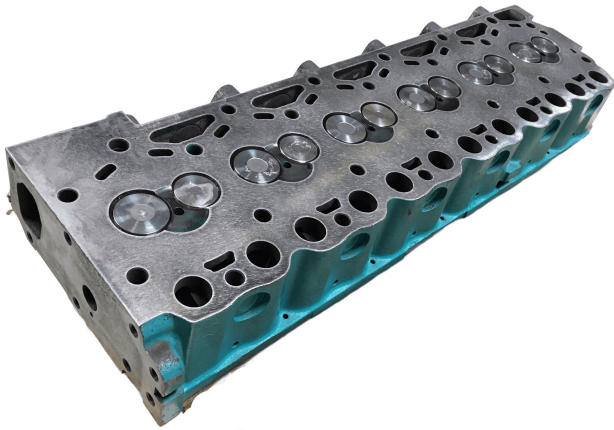

Cylinderhead rebuild ex. Volvo Deutz D6D LAE 2

PRODUCT NO.: 17420

Location: P11B

Condition: Used

Brand: Volvo

Description

Ex. Volvo L90E serial no. L90EV20077 - year 2003. Rebuild with new valves ect.

Gallery