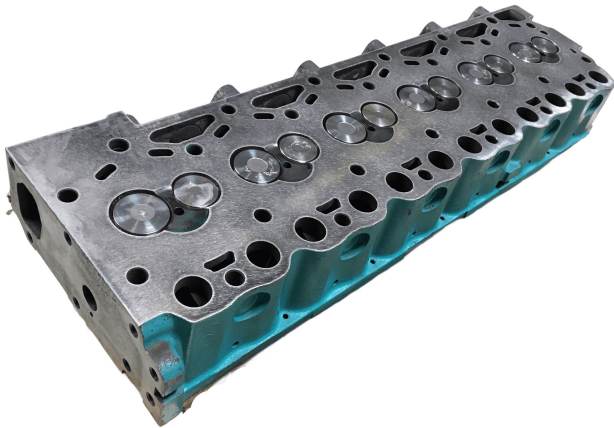

Cylinderhead rebuild ex. Volvo Deutz D6D LAE 2

PRODUCT NO.: 17420

Location: P11B

Condition: Used

Brand: Volvo

Description

Ex. Volvo L90E serial no. L90EV20077 - year 2003. Rebuild with new valves ect.

Gallery