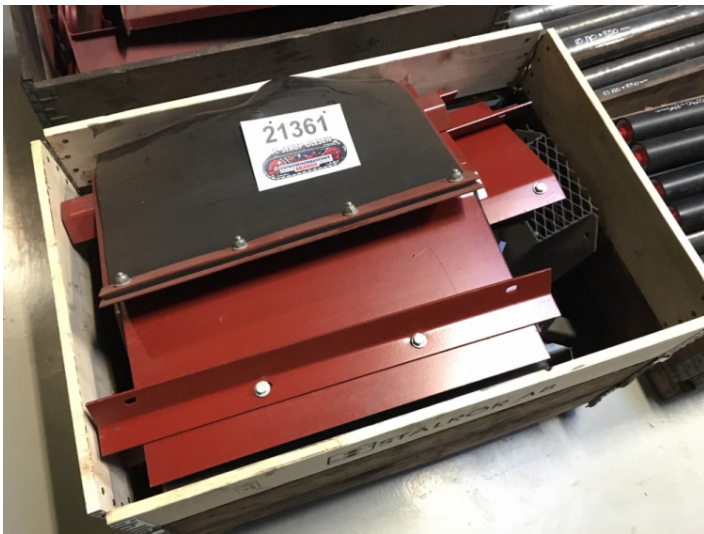

Distributor plates Powerscreen MKI

PRODUCT NO.: 21361

Location: 18D

Condition: Used

Brand: Powerscreen

Description

Price each

Gallery