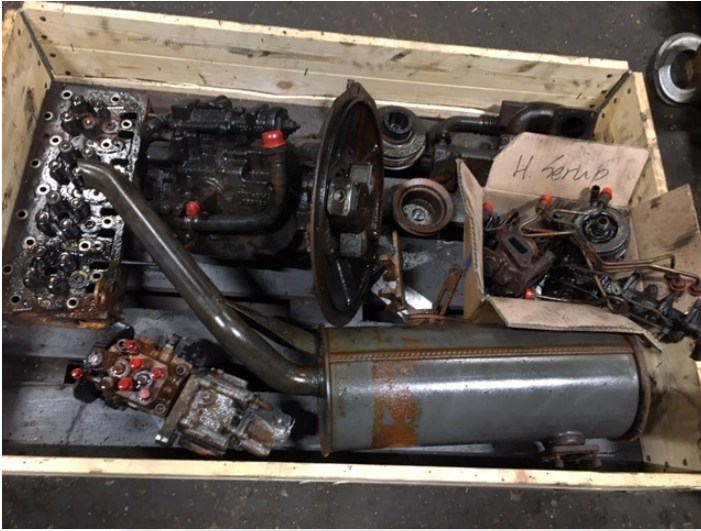

Diff. parts ex. Volvo ECR88 s/n 14839 - year 2011 - 3600 hours

PRODUCT NO.: 21706

Location: 17A

Condition: Used

Brand: Volvo

Gallery