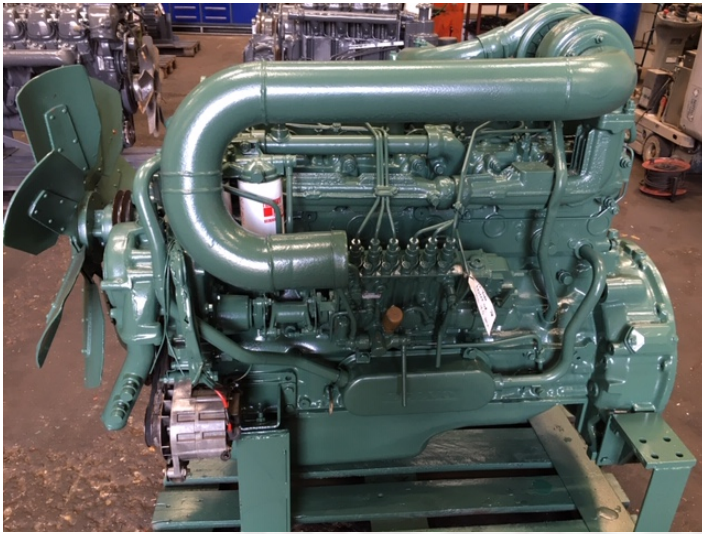

# Volvo TD71ACE engine

**PRODUCT NO.:** 22024

**Location:** 8A

**Condition:** Used

**Length:** 1400 mm

**Width:** 800 mm

**Height:** 1300 mm

**Weight:** 900 kg

## Description

No. 867918 - Engine no. 2107121146 - 24 V starter - tested ok