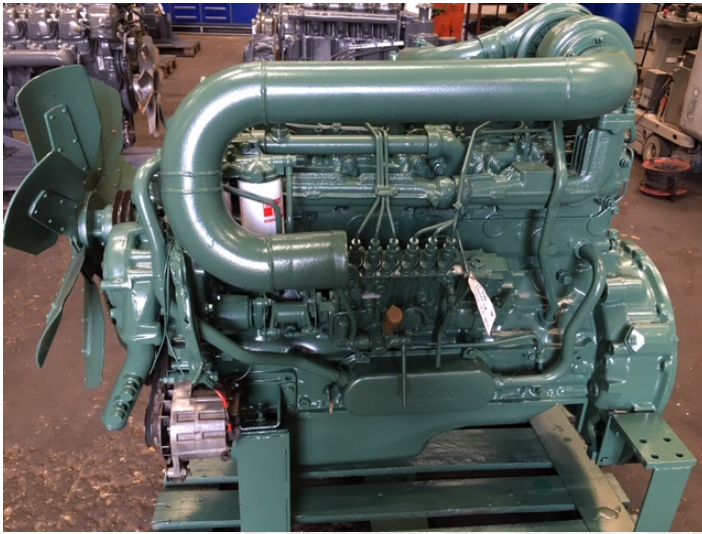

Volvo TD71ACE engine

PRODUCT NO.: 22024

Location: 8A

Condition: Used

Length: 1400 mm

Width: 800 mm

Height: 1300 mm

Weight: 900 kg

Brand: Volvo

Description

No. 867918 - Engine no. 2107121146 - 24 V starter - tested ok

Gallery