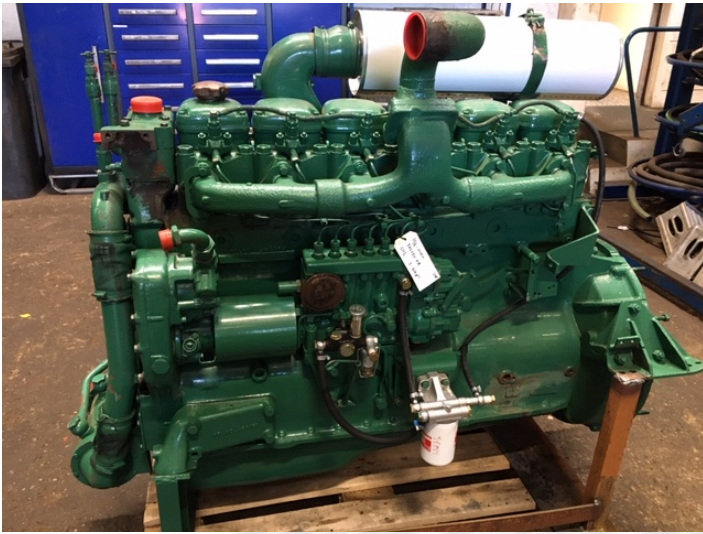

Volvo D100B engine

PRODUCT NO.: 22482

Serial no.: *255*30574

Location: 9A

Condition: Used

Horsepower: 160 hp

Length: 1500 mm

Width: 800 mm

Height: 1400 mm

Weight: 1000 kg

Brand: Volvo

Description

3 bar oil pressure - tested ok

Gallery