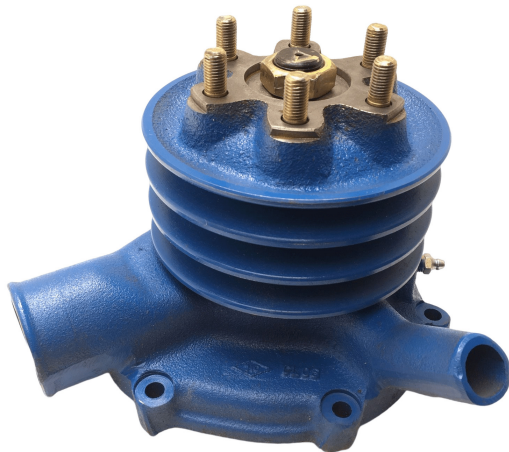

Water pump, Hyundai R200LC

PRODUCT NO.: 25100-93G00

Condition: New

Brand: Hyundai

Gallery