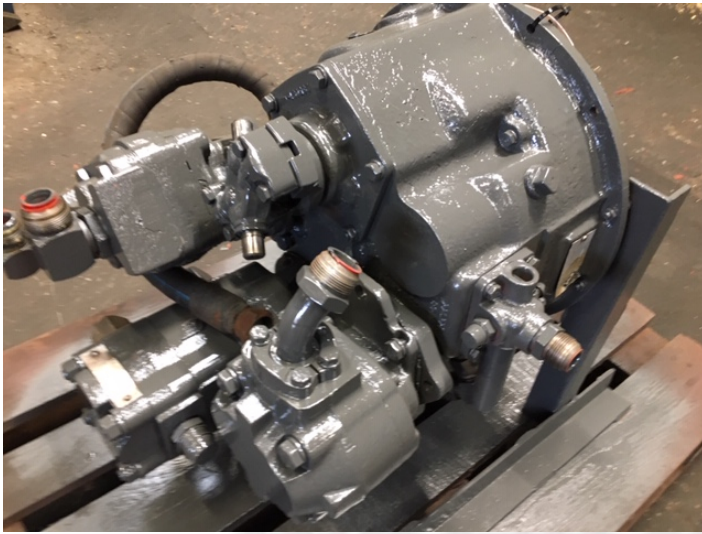

Hamworthy T222 convertor with pumps

PRODUCT NO.: 22048

Location: 18A

Condition: Used

Length: 800 mm

Width: 600 mm

Height: 800 mm

Weight: 400 kg

Brand: Hamworthy

Description

0273T222 12472

Gallery