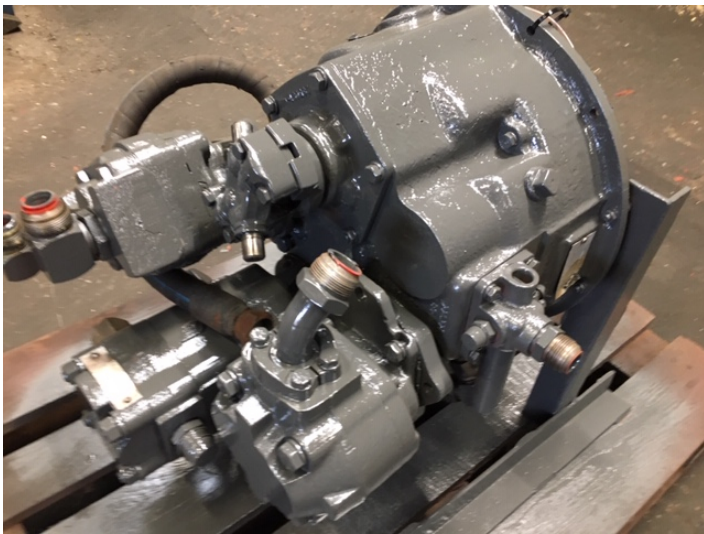

Hamworthy T222 convertor with pumps

PRODUCT NO.: 22048

Location: 18A

Condition: Used

Length: 800 mm

Width: 600 mm

Height: 800 mm

Weight: 400 kg

Brand: Hamworthy

Description

0273T222 12472

Gallery