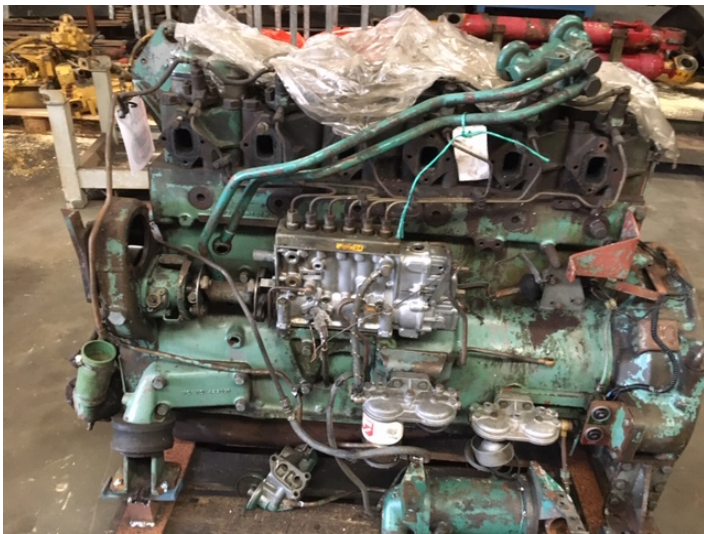

# Volvo D100B engine - only for spare parts

---

**PRODUCT NO.:** 21984

**Serial no.:** 255 30353

**Location:** 4B

**Condition:** Used

**Brand:** Volvo

## Gallery