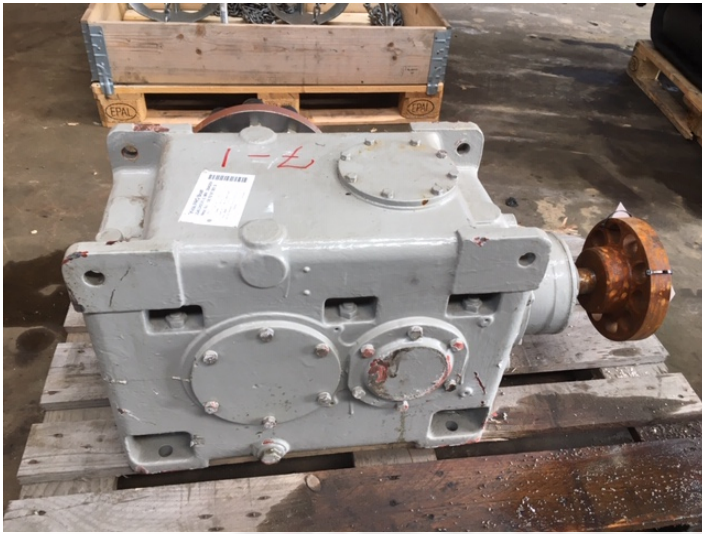

Right-angle gear 7:1

PRODUCT NO.: 22082

Location: 17D

Condition: Used

Ratio: 7:1

Gear Type: Right-Angle Gear

Gallery