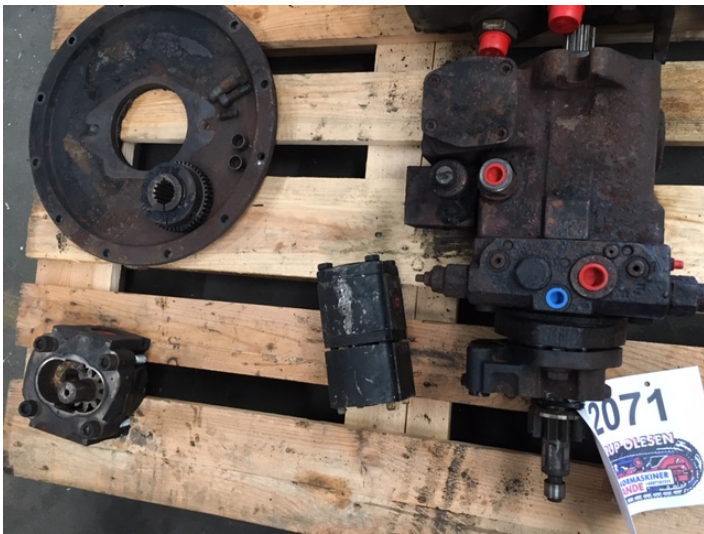

Hydr. pump ex. Cat 908H s/n 2330 - year 2012

PRODUCT NO.: 22071

Location: 7A

Condition: Used

Brand: Cat

Description

ONLY FOR PARTS

Gallery