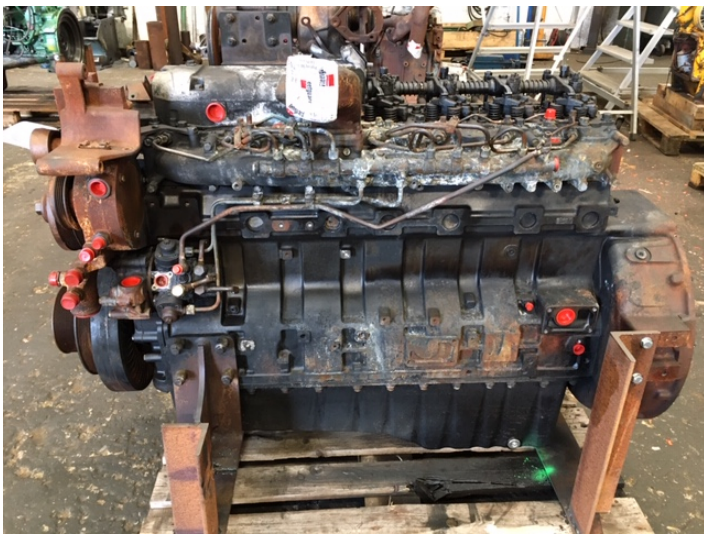

MAN 6-cylinder D2676 LE13X engine - only for spare parts

PRODUCT NO.: 22109

Serial no.: KLD065011

Location: 8A

Condition: Used

Length: 1400 mm

Width: 800 mm

Height: 1300 mm

Weight: 1200 kg

Brand: MAN

Gallery