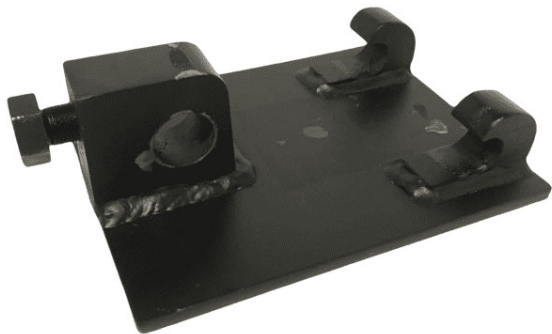

Beco Snap MA adapter bracket

PRODUCT NO.: 28-P-MA

Location: K20B

Condition: New

Type: Beco

Gallery