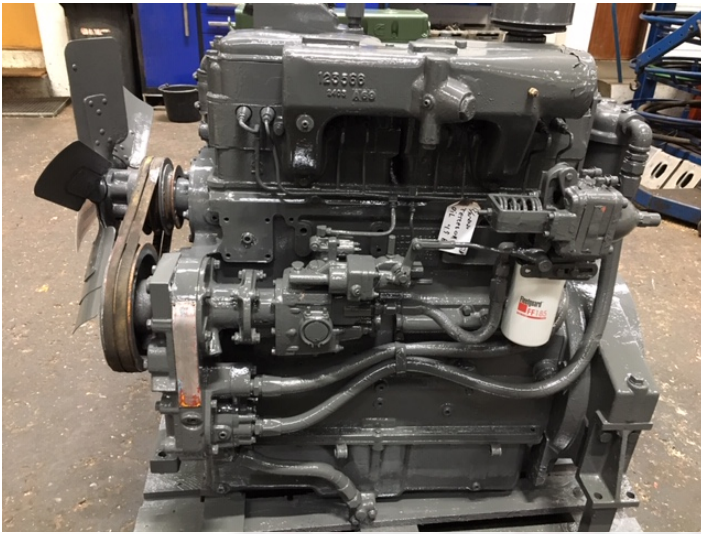

Cummins NHC 4BI engine

PRODUCT NO.: 22201

Location: 6A
Condition: Used
Horsepower: 90 hp
Length: 1200 mm
Width: 800 mm
Height: 1300 mm
Weight: 800 kg
Brand: Cummins

Description

AR 04990 4294 - Nr. 24648 199822 129870 - 4,5 Bar oil pressure - tested ok - without starter and exhaust manifold