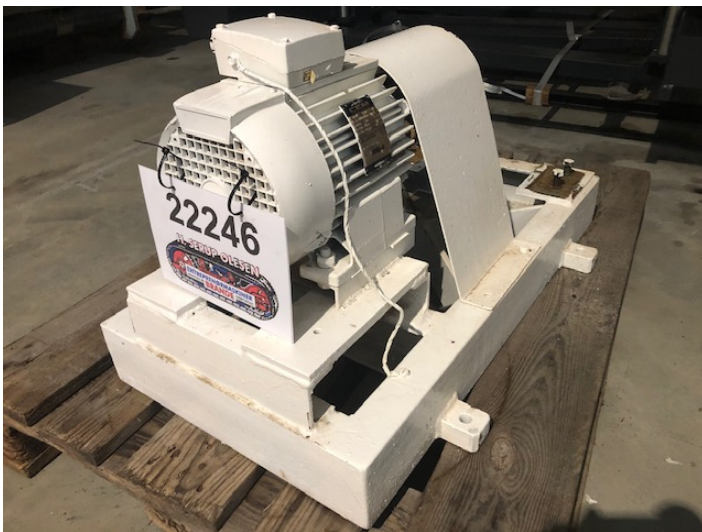

3 kW CEM Type MEUB 100 LL4 Asynchrone E-Motor

PRODUCT NO.: 22246

Location: 6D

Condition: Used

RPM: 1420

Brand: CEM

kW: 3

Foot- / flange mounted: foot

Axle diameter: 28 mm

V: 220/380

Hz: 50

A: 7.27/12.6

Description

Footmotor prepared for Pump mounting - 50 Hz - 1420 r/min. - 220/380 V - 7,27/12,6 A - 4 HP - Axle Ø28 mm.

Gallery