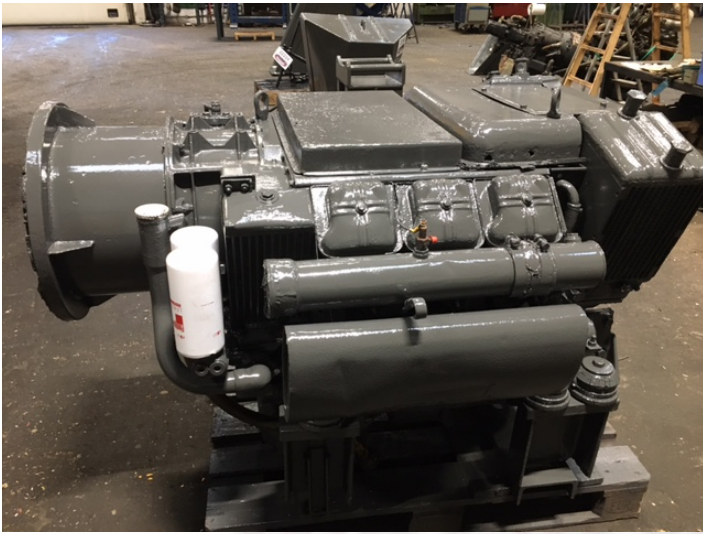

Deutz F6L 413 engine ex. Liebherr 961HD

PRODUCT NO.: 22582

Location: 12B

Condition: Used

Horsepower: 150 hp

Length: 1450 mm

Width: 1000 mm

Height: 1500 mm

Weight: 1000 kg

Brand: Deutz

Description

150 Hp / 115 kw / 2300 rpm - Engine nr. 5143784 - Iden. nr. 70020 - Hubraum Nr. 8424 - hours 1800 - runs well

Gallery