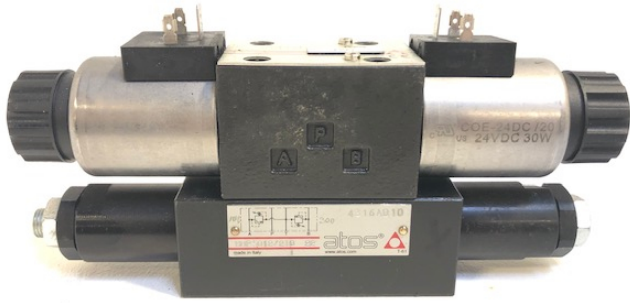

Atos DHE-0710 DC 20 Cetop 3 Double Solenoid Directional Valve incl. HMP-012/210 22 Modular Relief Valve

PRODUCT NO.: 22357

Location: 19D

Condition: Used

Brand: Atos

Description

Atos DHE-0710 DC 20 Cetop 3 Double Solenoid Directional Valve - incl. Solenoids COE 24DC/20 - US 24VDC 30W - T-830-Z - HMP-012/210 22 Modular Relief Valve - 4316AD10 - T-61 - made in Italy - 42 pcs. - Price a pcs.