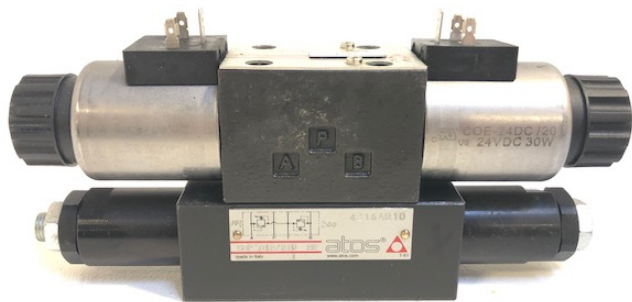

Atos DHE-0710 DC 20 Cetop 3 Double Solenoid Directional Valve incl. HMP-012/210 22 Modular Relief Valve

PRODUCT NO.: 22357

Location: 19D

Condition: Used

Brand: Atos

Description

Atos DHE-0710 DC 20 Cetop 3 Double Solenoid Directional Valve - incl. Solenoids COE 24DC/20 - US 24VDC 30W - T-830-Z - HMP-012/210 22 Modular Relief Valve - 4316AD10 - T-61 - made in Italy - 42 pcs. - Price a pcs.